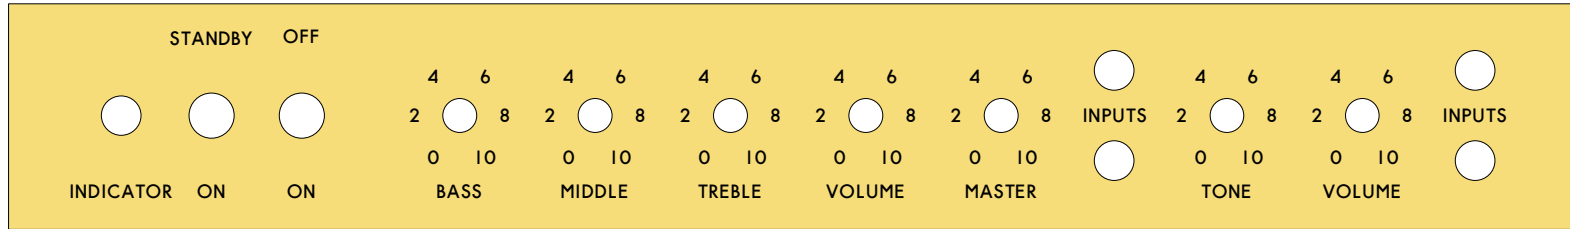

18W TMB Head & Combo Frontplate
 Reverse Plexiglass Gold Background, Black Lettering

17.5" x 2 1/2"
 ~43.8 square inches

18W TMB Head Rearplate
 Reverse Plexiglass Gold Background, Black Lettering

17.5" x 2 1/2"
 ~43.8 square inches

This drawing should be 1/2 scale if printed
 onto 8.5"x11" sheet of paper