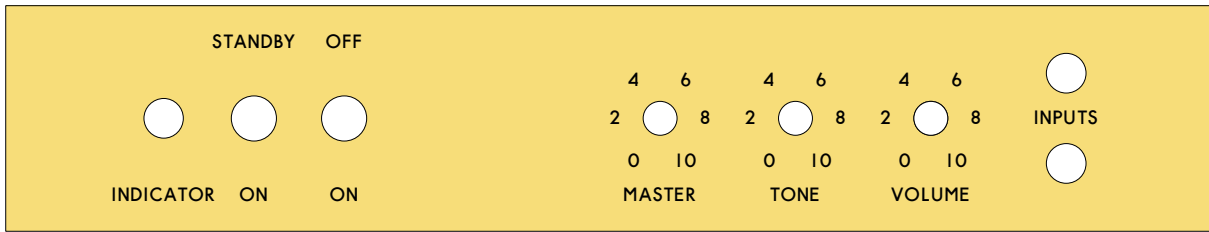

18W LITE IIB Head & Combo Frontplate (With Master)

Reverse Plexiglass Gold Background, Black Lettering

13 1/2" x 2 1/2"
~33.8 square inches

18W LITE IIB Head & Combo Frontplate (Standard)

Reverse Plexiglass Gold Background, Black Lettering

13 1/2" x 2 1/2"
~33.8 square inches

18W LITE IIB Head Rearplate

Reverse Plexiglass Gold Background, Black Lettering

13 1/2" x 2 1/2"
~33.8 square inches

This drawing should be 1/2 scale if printed onto 8.5"x11" sheet of paper