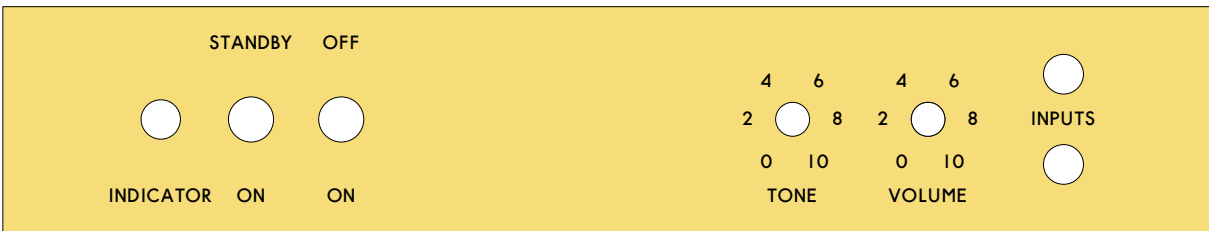

18W LITE IIB Head & Combo Frontplate (With Master)

Reverse Plexiglass Gold Background, Black Lettering

13 1/2" x 2 1/2"
~33.8 square inches

18W LITE IIB Head & Combo Frontplate (Standard)

Reverse Plexiglass Gold Background, Black Lettering

13 1/2" x 2 1/2"
~33.8 square inches

18W LITE IIB Head Rearplate

Reverse Plexiglass Gold Background, Black Lettering

13 1/2" x 2 1/2"
~33.8 square inches

This drawing should be 1/2 scale if printed onto 8.5"x11" sheet of paper